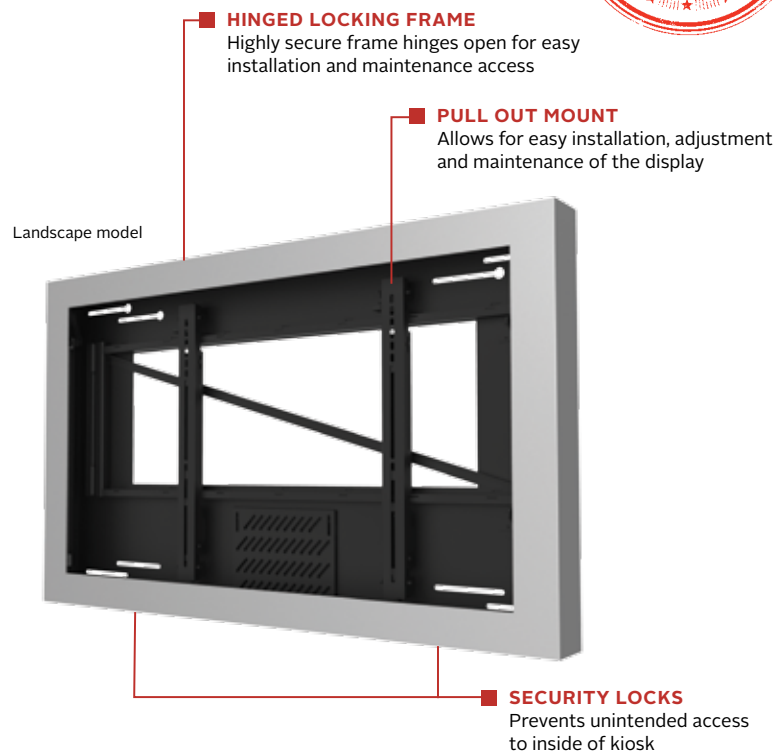

KIL640/642/646/647/648/655
KIP640/642/646/647/648/655

Display size
**40", 42", 46",
47", 48" or 55"**

Max load
75lb (34kg)

Wall Kiosk Enclosure

Fits 40", 42", 46", 47", 48" and 55" Displays up to 2" (50mm) Thick

Whether transforming a letter board into an interactive directory or making a movie poster come to life, Peerless-AV's wall kiosks create engaging digital solutions for portrait or landscape oriented applications. Even with a slim ADA-compliant 3.97" profile, these wall kiosks accommodate most ultra-thin displays while providing room for media players, fans, and other electronic equipment to create an impressive interactive solution.

*Displaying digital signage content
has never been easier!*

Additional Features

- ✓ Eight way tool-less adjustment to quickly position display in kiosk window for flush alignment
- ✓ Accommodates displays 2.00" (50mm) thick to accentuate the slim kiosk design
- ✓ VESA® 200 x 200 up to 400 x 600mm compatible
- ✓ Thermostat controlled circulation fans ensure proper airflow within the kiosk
- ✓ Low profile design extends 3.97" (101mm) away from the wall which meets the Americans with Disabilities Act (ADA) certification
- ✓ Hinged top frame offers easy access to the display and other internal components for easy maintenance and enhanced security
- ✓ Supports wide range of aesthetic options including glass/acrylic, multiple colors, vinyl wraps, etc. to best match environment or promote brand strategy
- ✓ Pre-assembled to simplify installation of the entire solution
- ✓ Custom sizes available for smaller and larger displays