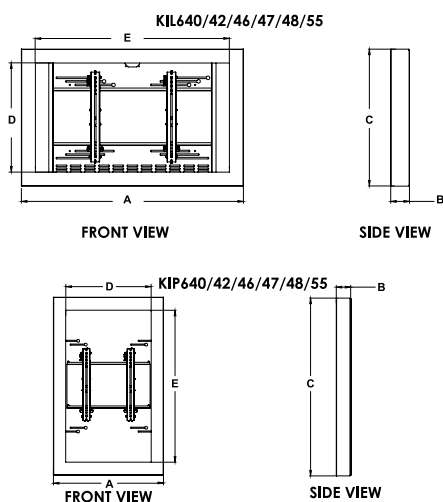

Package Specifications

	PACKAGE SIZE (W x H x D)	PACKAGE SHIP WEIGHT	PACKAGE UPC CODE	PACKAGE CONTENTS	UNITS IN PACKAGE
KIL640/642 models	50.00" x 36.00" x 8.00" (1270 x 914 x 203mm)	65.6lb (29kg)	KIL640: 735029296904	Kiosk with display mounting hardware	1
KIP640/642 models		72.6lb (32kg)	KIP640: 735029296874		
KIL646/647/648 models	54.00" x 39.00" x 8.00" (1371 x 990 x 203mm)	71.8lb (32kg)	KIL640-S: 735029296959		
KIP646/647/648 models		77.8lb (35kg)	KIP640-S: 735029296935		
KIL655 models	62.00" x 43.00" x 8.00" (1574 x 1092 x 203mm)	85.5lb (38kg)	KIL642: 735029297444		
KIP655 models		89.5lb (40kg)	KIP642: 735029297451		

All dimensions = inch (mm)

MODEL NO.	DIMENSION "A"	DIMENSION "B"	DIMENSION "C"	DIMENSION "D"	DIMENSION "E"
KIL640	43.50" (1105mm)	3.97" (101mm)	27.00" (686mm)	19.67" (500mm)	34.97" (888mm)
KIL642	43.50" (1105mm)	3.97" (101mm)	27.00" (686mm)	20.65" (525mm)	36.72" (933mm)
KIL646	48.00" (1219mm)	3.97" (101mm)	29.00" (737mm)	22.61" (574mm)	40.20" (1021mm)
KIL647	48.00" (1219mm)	3.97" (101mm)	29.00" (737mm)	23.10" (587mm)	41.07" (1043mm)
KIL648	48.00" (1219mm)	3.97" (101mm)	29.00" (737mm)	23.59" (599mm)	41.94" (1065mm)
KIL655	56.00" (1422mm)	3.97" (101mm)	34.01" (866mm)	27.03" (686mm)	48.05" (1220mm)

MODEL NO.	DIMENSION "A"	DIMENSION "B"	DIMENSION "C"	DIMENSION "D"	DIMENSION "E"
KIP640	27.00" (686mm)	3.97" (101mm)	43.50" (1105mm)	19.67" (500mm)	34.97" (888mm)
KIP642	27.00" (686mm)	3.97" (101mm)	43.50" (1105mm)	20.65" (525mm)	36.72" (933mm)
KIP646	29.00" (737mm)	3.97" (101mm)	48.00" (1219mm)	22.61" (574mm)	40.20" (1021mm)
KIP647	29.00" (737mm)	3.97" (101mm)	48.00" (1219mm)	23.10" (587mm)	41.07" (1043mm)
KIP648	29.00" (737mm)	3.97" (101mm)	48.00" (1219mm)	23.59" (599mm)	41.94" (1065mm)
KIP655	34.01" (866mm)	3.97" (101mm)	56.00" (1422mm)	27.03" (686mm)	48.05" (1220mm)