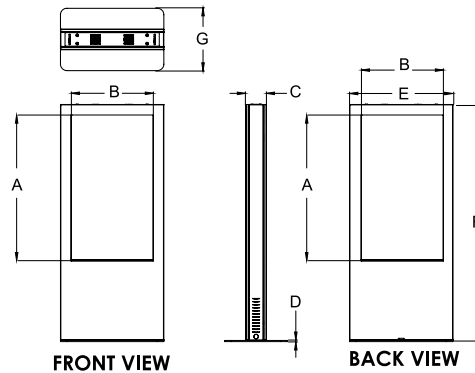

Product Specifications

	DIMENSIONS (W x H x D)	PRODUCT WEIGHT	LOAD CAPACITY	FINISH	AVAILABLE COLORS
KIP540B/KIP542B(-S)	28.00" x 72.12" x 20.50" (711 x 1832 x 521mm)	154lb (70kg)	150lb (68kg)	Powder Coat	KIP540B, KIP542B, KIP546B, KIP547B, KIP555B: Gloss black
KIP546B/ KIP547B(-S)	34.00" x 72.12" x 20.50" (864 x 1832 x 521mm)	165lb (75kg)			KIP540B-S, KIP542B-S, KIP546B-S, KIP547B-S, KIP555B-S: Silver
KIP555B(-S)	34.00" x 78.12" x 20.50" (864 x 1984 x 521mm)	174lb (79kg)			

Package Specifications

	PACKAGE SIZE (W x H x D)	PACKAGE SHIP WEIGHT	PACKAGE UPC CODE	PACKAGE CONTENTS	UNITS IN PACKAGE
KIP540B/KIP542B(-S)	48.00" x 78.00" x 40.00" (1219 x 1966 x 1016mm)	200lb (91kg)	KIP540B: 735029297352 KIP540B-S: 735029297369 KIP542B: 735029297376 KIP542B-S: 735029297383	Kiosk with display mounting hardware	1
KIP546B/ KIP547B(-S)	48.00" x 78.00" x 40.00" (1219 x 1966 x 1016mm)	212lb (96kg)	KIP546B: 735029296829 KIP546B-S: 735029296843 KIP547B: 735029297116 KIP547B-S: 735029296850		
KIP555B(-S)	48.00" x 83.00" x 40.00" (1219 x 2108 x 1016mm)	222lb (101kg)	KIP555B: 735029296836 KIP555B-S: 735029296836		

All dimensions = inch (mm)

MODEL NO.	DIMENSION "A"	DIMENSION "B"	DIMENSION "C"	DIMENSION "D"	DIMENSION "E"	DIMENSION "F"	DIMENSION "G"
KIP540B	34.97"(888mm)	19.67"(500mm)	6.80"(173 mm)	.38"(10mm)	28.00"(711mm)	72.12"(1832mm)	20.50"(521mm)
KIP542B	36.72"(933mm)	20.65"(525mm)	6.80"(173 mm)	.38"(10mm)	28.00"(711mm)	72.12"(1832mm)	20.50"(521mm)
KIP546B	40.20"(1021mm)	22.61"(574mm)	6.80"(173 mm)	.38"(10mm)	34.00"(864mm)	72.12"(1832mm)	20.50"(521mm)
KIP547B	41.07"(1043mm)	23.10"(587mm)	6.80"(173 mm)	.38"(10mm)	34.00"(864mm)	72.12"(1832mm)	20.50"(521mm)
KIP555B	48.05"(1220mm)	27.03"(686mm)	6.80"(173 mm)	.38"(10mm)	34.00"(864mm)	78.12"(1984mm)	20.50"(521mm)