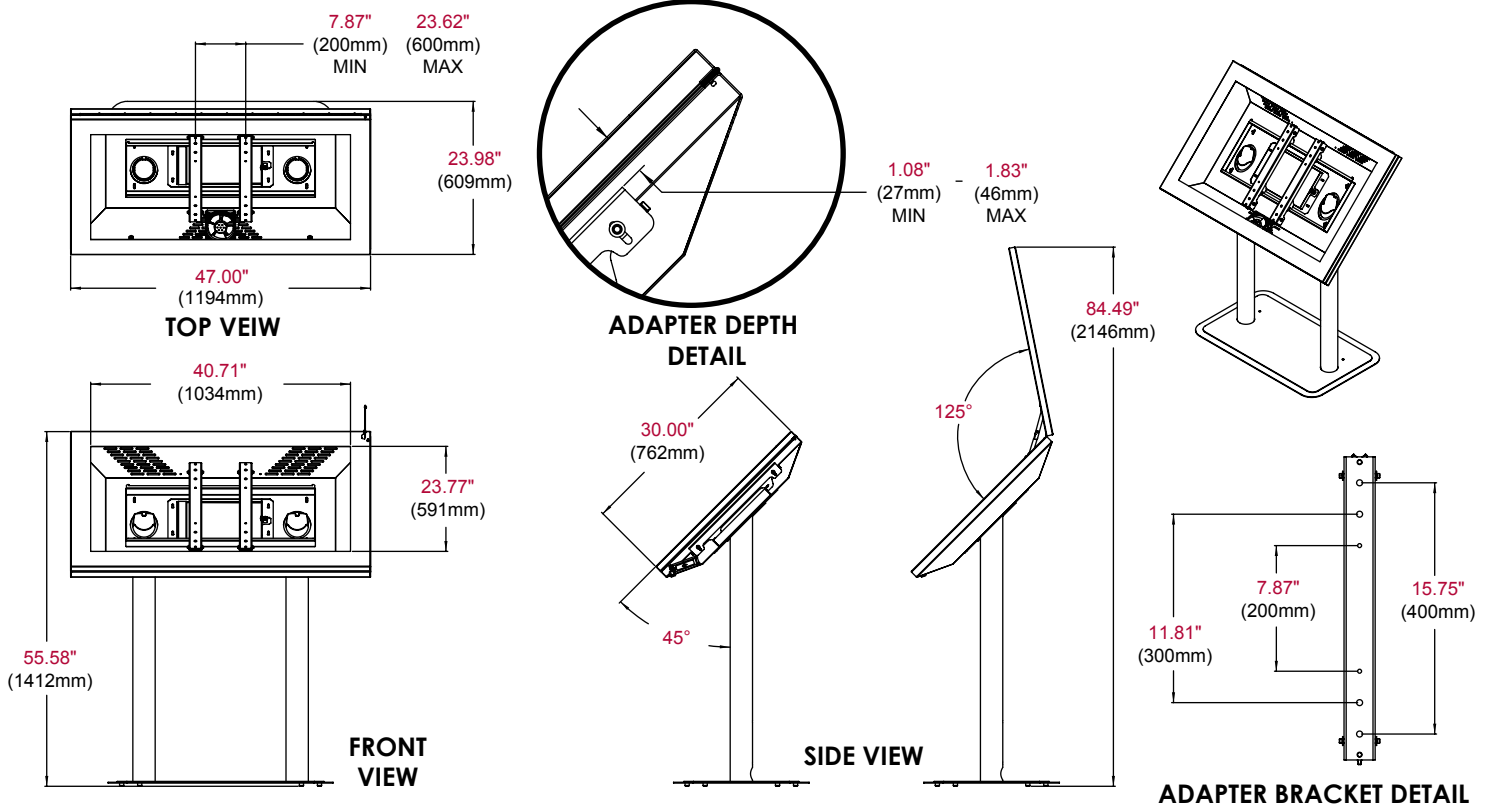

KL546-S Indoor Digital Signage/Kiosk Enclosure – Landscape; Fits most 46" Ultra-thin LCD Displays

Product Specifications

	DIMENSIONS (W x H x D)	PRODUCT WEIGHT	LOAD CAPACITY	FINISH	AVAILABLE COLORS
KL546-S	47.0" x 55.58" x 23.98" (1194 x 1412 x 609mm)	133lb (60kg)	75lb (34kg)	Powder Coat	Silver

Package Specifications

	PACKAGE SIZE (L x W x H)	PACKAGE SHIP WEIGHT	PACKAGE UPC CODE	PACKAGE CONTENTS	UNITS IN PACKAGE
KL546-S	51.25" x 32.0" x 11.5" (1302 x 813 x 292mm)	143lb (65kg)	735029283287	Base, legs, top, adapter rails and mounting hardware	One (1)

Accessories

- **ACC-F100:** Cooling fan
- **ACC-MS46:** Large media storage attachment

All dimensions = inch (mm)

ARCHITECTS SPECIFICATIONS

The Indoor Digital Signage/Kiosk Enclosure – Landscape shall be a Peerless-AV model KL546-S and shall be located where indicated on the plans. Assembly and installation shall be done according to instructions provided by the manufacturer.

Peerless Industries, Inc. ■ 2300 White Oak Circle ■ Aurora, IL 60502 ■ (800) 865-2112 ■ (630) 375-5100 ■ Fax: (800) 359-6500 ■ peerless-av.com

Visit www.peerless-av.com to see the complete line of AV solutions from Peerless-AV, including flat panel mounts, projector mounts, carts/stands, furniture, cables, screen cleaners and a full assortment of accessories.