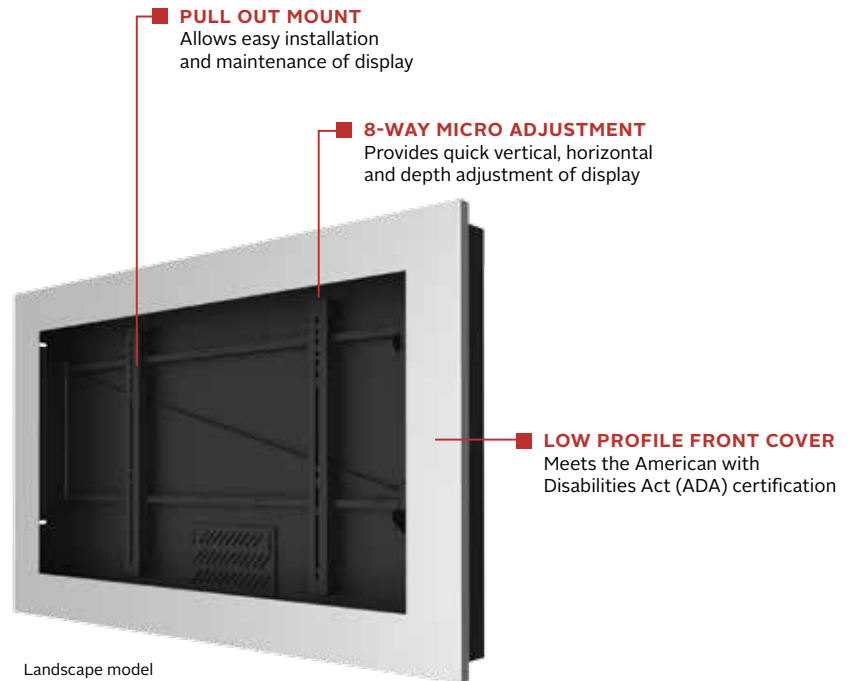

KIL740/742/746/747/748/755
KIP740/742/746/747/748/755

Display size

40", 42", 46",
47", 48" or 55"

Max load

75lb (34kg)

In-Wall Kiosk Enclosure

Fits 40", 42", 46", 47", 48" and 55" Displays up to 3.10" (78mm) Thick

When just a slim wall kiosk won't do, choose a Peerless-AV® In-Wall Kiosk. With a profile less than 1" thin, this in-wall kiosk creates a minimalistic look to large format digital wall signage. Complete with extending arms for ease of installation and a powerful fan to pull in fresh air for thermal management, this solution can be integrated into new construction or retrofit walls alike.

*Displaying digital signage content
has never been easier!*

Additional Features

- ✓ Eight way tool-less adjustment to quickly position display in kiosk window for flush alignment
- ✓ Accommodates displays 3.10" (78mm) thick while still fitting within standard wood stud walls
- ✓ VESA® 200 x 200 up to 400 x 600mm compatible
- ✓ Thermostat controlled circulation fans ensure proper airflow into the kiosk
- ✓ Removable front cover and pull-out mount offers easy access to the display and other internal components for easy maintenance and enhanced security
- ✓ Low-profile design extends 1" (25mm) away from the wall which meets the Americans with Disabilities Act (ADA) certification
- ✓ Supports wide range of aesthetic options including glass/acrylic, multiple colors, vinyl wraps, etc. to best match environment or promote brand strategy
- ✓ Pre-assembled to simplify installation of the entire solution
- ✓ Custom sizes available for smaller and larger displays