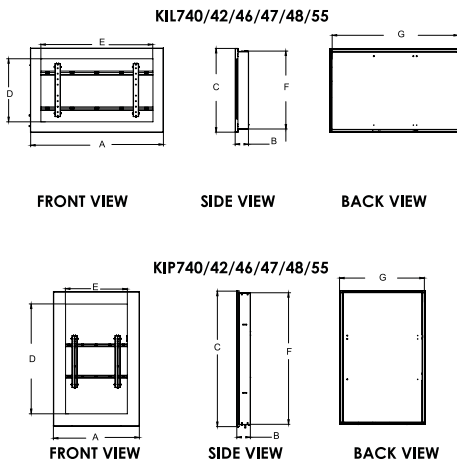

Package Specifications

	PACKAGE SIZE (W x H x D)	PACKAGE SHIP WEIGHT	PACKAGE UPC CODE	PACKAGE CONTENTS	UNITS IN PACKAGE
KIL740/742 models	50.00" x 8.00" x 36.00" (1270 x 203 x 914mm)	75.1lb (34kg)	KIL740: 735029297024	Kiosk with display mounting hardware	1
KIP740/742 models		78.7lb (35kg)	KIL740-S: 735029297086		
KIL746/747/748 models	54.00" x 8.00" x 39.00" (1372 x 203 x 991mm)	82.3lb (37kg)	KIL742: 735029297475		
		86.0lb (39kg)	KIL742-S: 735029297482		
KIL755 models	62.00" x 8.00" x 43.00" (1575 x 203 x 1092mm)	93.6lb (42kg)	KIL746: 735029297031		
		96.9lb (43kg)	KIL746-S: 735029297093		

All dimensions = inch (mm)

MODEL NO.	DIMENSION "A"	DIMENSION "B"	DIMENSION "C"	DIMENSION "D"	DIMENSION "E"	DIMENSION "F"	DIMENSION "G"
KIL740	45.41" (1153mm)	5.15" (131mm)	28.91" (734mm)	19.67" (500mm)	34.97" (888mm)	27.50" (699mm)	43.25" (1099mm)
KIL742	45.41" (1153mm)	5.15" (131mm)	28.91" (734mm)	20.65" (525mm)	36.72" (933mm)	27.50" (699mm)	43.25" (1099mm)
KIL746	50.40" (1280mm)	5.15" (131mm)	31.85" (809mm)	22.61" (574mm)	40.20" (1021mm)	30.25" (768mm)	48.25" (1226mm)
KIL747	50.40" (1280mm)	5.15" (131mm)	31.85" (809mm)	23.10" (587mm)	41.07" (1043mm)	30.25" (768mm)	48.25" (1226mm)
KIL748	50.40" (1280mm)	5.15" (131mm)	31.85" (809mm)	23.59" (599mm)	41.94" (1065mm)	30.25" (768mm)	48.25" (1226mm)
KIL755	57.90" (1471mm)	5.15" (131mm)	35.35" (898mm)	27.03" (686mm)	48.01" (1220mm)	33.75" (857mm)	55.75" (1416mm)